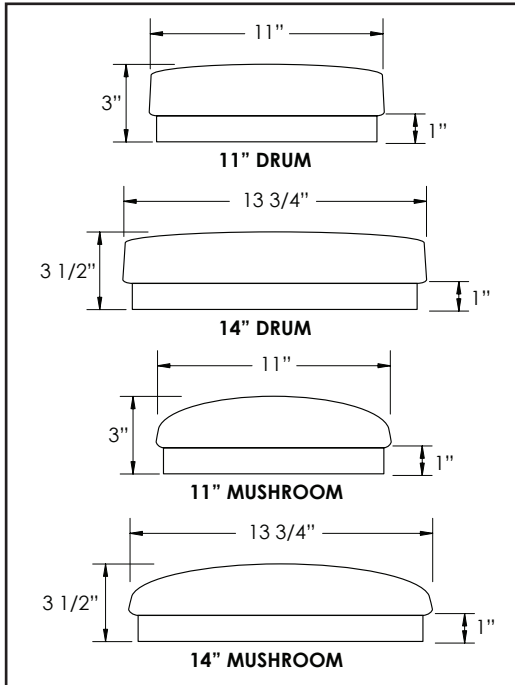

Dimensional Data

Specifications

- 120-277V Input Voltage, 50/60Hz
- Constant Current at 700 mA
- Driver UL Class 2, Power Factor >.90
- Ambient Operating Temperature -40°C (-40°F) to +40°C (105°F)
- Estimated 50,000 life hours L70*
- Thermally Protected LED Array
- White Powdercoated Aluminum Base and Acrylic Diffuser
- Ceiling Mount Only
- UL/CUL Listed for Damp Location

Ordering Information

DRUM Catalog#	Source/Wattage	MUSHROOM Catalog#	Source/Wattage
ECO-2011LED	6 CREE LED Array (14w) 17W Power Input 1278 Lumens 75 Lumens Per Watt**	ECO-9011LED	6 CREE LED Array (14w) 17W Power Input 1278 Lumens 75 Lumens Per Watt**
ECO-2014LED	8 CREE LED Array (18W) 22W Power Input 1704 Lumens 77 Lumens Per Watt**	ECO-9014LED	8 CREE LED Array (18W) 22W Power Input 1704 Lumens 77 Lumens Per Watt**

Color Temp 3000K, CRI = 80 (TYP)
Body W (White)
Lens W (White)
Option OC (Occupancy Sensor)

* Data per LM79/LM80/TM21 available upon request
** Estimated from LED Source