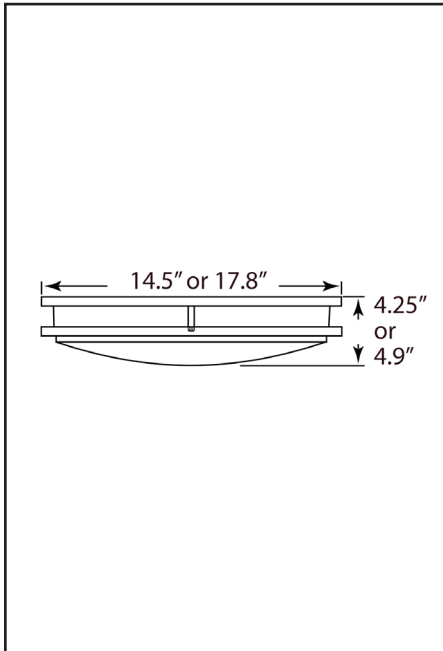

# LED WINTHROP Series

Stylish ceiling luminaire in Satin Nickel. Available in 14" or 18" to meet a variety of applications.

Powered by **RemPhos LEDCR**

RoHS compliant

## Dimensional Data

## Ordering Information

Catalog#	Size	Light Output	Watts	Color Temp
WIN1490/7W	14 inch	900lm	7W	3000K standard
WIN1416/12W	14 inch	1600lm	12W	3000K standard
WIN1422/18W	14 inch	2200lm	18W	3000K standard
WIN1430/27W	14 inch	3000lm	27W	3000K standard
WIN1890/7W	18 inch	900lm	7W	3000K standard
WIN1816/12W	18 inch	1600lm	12W	3000K standard
WIN1822/18W	18 inch	2200lm	18W	3000K standard
WIN1830/27W	18 inch	3000lm	27W	3000K standard