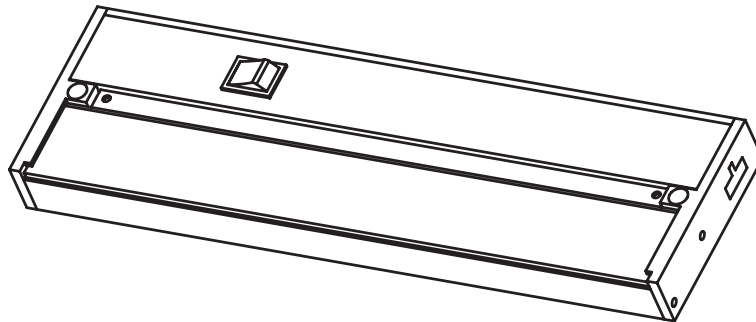

WIRING AND SWITCHING:

- Convertible 120V input with either Direct Wire or Cord and Plug; Knockouts provided for either configuration
- Linkable between fixtures using linking connector cords (when spacing between fixtures is desired) or double-ended connectors (for continuous fixture mounting); Maximum number of linked fixtures is 32
- Pre-Installed On/Off Rocker Switch
- End to End connector sold separately for continuous fixture mounting

APPROVALS:

PACKAGING:

- Contents in Each Fixture Carton:
 - LED Fixture
 - 3 Prong SPT-2 Power Cord (5' Length)
 - 18" Linking Connector Cord
 - Mounting Screws (2 pcs.)
 - Die Cast Coupler #40
 - Instruction Sheet

DIMENSIONS

MODEL	FIXTURE SIZE			LUMENS	NO. OF LEDs	WATTS
	LENGTH	WIDTH	HEIGHT			
UC-LED-12	12"	3.5"	1"	250	4	7
UC-LED-18	18"	3.5"	1"	470	6	10
UC-LED-24	24"	3.5"	1"	640	8	14

ORDERING INFORMATION

Fill in each box with the corresponding **bolded** option of your choosing from the list below each box. Example: **UC-LED-12-WH**.