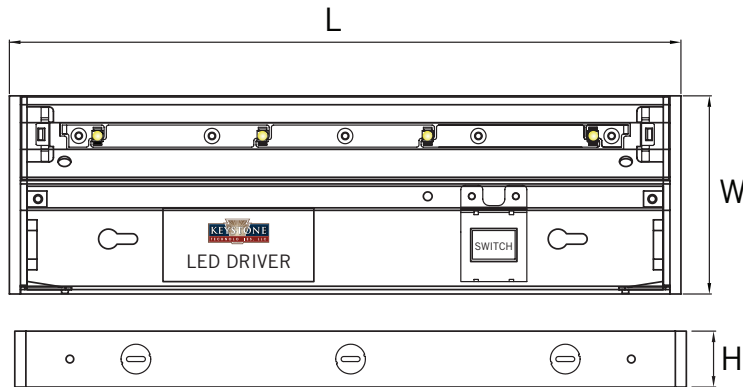

WIRING AND SWITCHING:

- Convertible 120V input with either Direct Wire or Cord and Plug; Knockouts provided for either configuration
- Linkable between fixtures using linking connector cords (when spacing between fixtures is desired) or double-ended connectors (for continuous fixture mounting); Maximum number of linked fixtures is 32
- Pre-Installed On/Off Rocker Switch
- End to End connector sold separately for continuous fixture mounting

APPROVALS:

PACKAGING:

- Contents in Each Fixture Carton:
 - LED Fixture
 - 3 Prong SPT-2 Power Cord (5' Length)
 - 18" Linking Connector Cord
 - Mounting Screws (2 pcs.)
 - Die Cast Coupler #40
 - Instruction Sheet

DIMENSIONS

MODEL	FIXTURE SIZE			LUMENS	NO. OF LEDs	WATTS
	LENGTH	WIDTH	HEIGHT			
UC-LED-12	12"	3.5"	1"	250	4	7
UC-LED-18	18"	3.5"	1"	470	6	10
UC-LED-24	24"	3.5"	1"	640	8	14

ORDERING INFORMATION

Fill in each box with the corresponding **bolded** option of your choosing from the list below each box. Example: **UC-LED-12-WH**.

SERIES	LIGHT SOURCE	LENGTH	FINISH
<input type="text"/>	<input type="text"/>	<input type="text"/>	<input type="text"/>
UC - Undercabinet	LED	12 - 12" 18 - 18" 24 - 24"	WH - White (Standard)